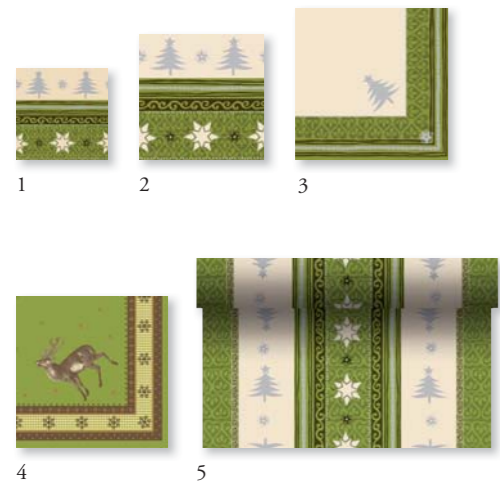

1. 1 158117 Tissue Napkin, 3-ply, 24 x 24 cm (20 x 50)
2. 2 158125 Tissue Napkin, 3-ply, 33 x 33 cm (10 x 50)
3. 3 158176 Dunilin® Napkin, 40 x 40 cm (12 x 50)
4. 4 158264 "Deer green" Dunicel® Napkin, 41 x 41 cm (10 x 50)
5. 5 158245 Dunicel® Tête-à-Tête, 0,4 x 24 m (4 x 1)
6. 6 158402 Rustic Pillar Candle X-mas, Champagne, 120 x 70 mm, ± 52h (2 x 6)
7. 7 351318 Antique Candle dipped, Champagne, 250 x 22 mm, ± 7,5h (2 x 50)

4 5 6 7