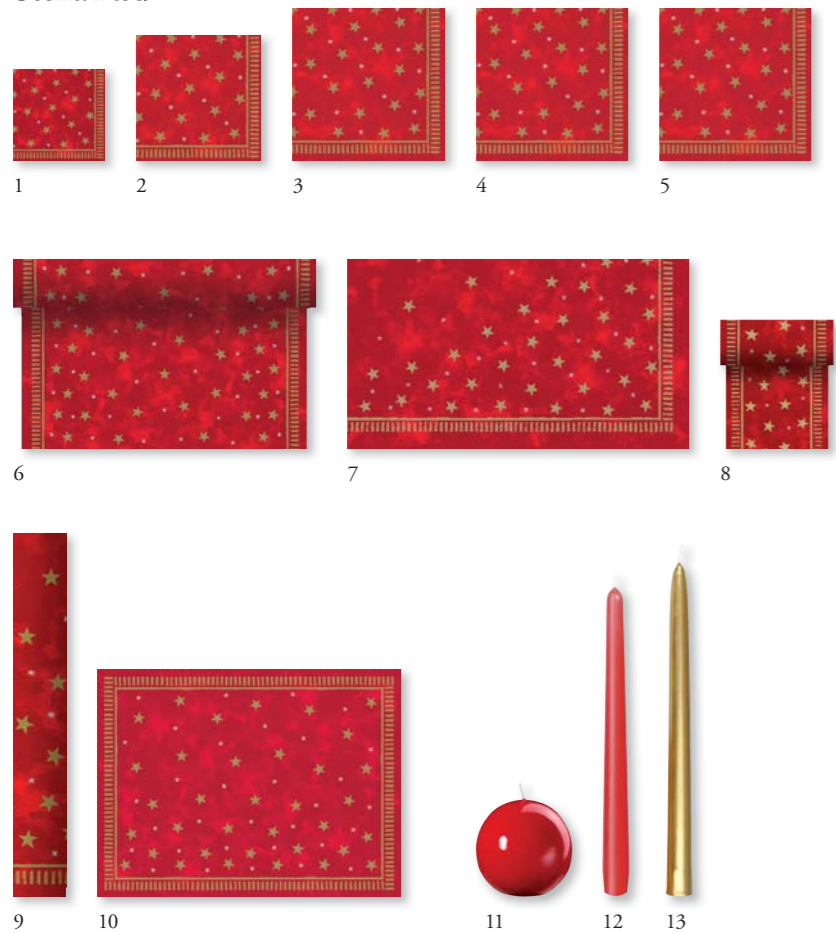

Stella Red

- 1 **158114** Tissue Napkin, 24 x 24 cm, 3-ply (20 x 50)
- 2 **158119** Tissue Napkin, 3-ply, 33 x 33 cm (10 x 50)
- 3 **158133** Tissue Napkin, 3-ply, 33 x 33 cm (4 x 250)
- 4 **158145** Tissue Napkin, 3-ply, 40 x 40 cm (4 x 250)
- 5 **158156** Classic Napkin, 4-ply, 40 x 40 cm (6 x 50)
- 6 **158168** Dunilin® Napkin, 40 x 40 cm (12 x 50)
- 7 **158239** Dunicel® Tête-à-Tête, 0,4 x 24 m (4 x 1)
- 8 **158194** Dunicel® Slipcover, 84 x 84 cm (5 x 20)
- 9 **158185** Dunicel® Slipcover, 84 x 84 cm (100)
- 10 **158234** Dunisilk®+ Slipcover, 84 x 84 cm (5 x 20)
- 11 **158257** Dunicel® Tablerunner, 0,15 x 20 m (6 x 1)
- 12 **158220** Dunicel® Reel, 1,20 x 25 m (2 x 1)
- 13 **158250** Dunicel® Placemat, 30 x 40 cm (5 x 100)