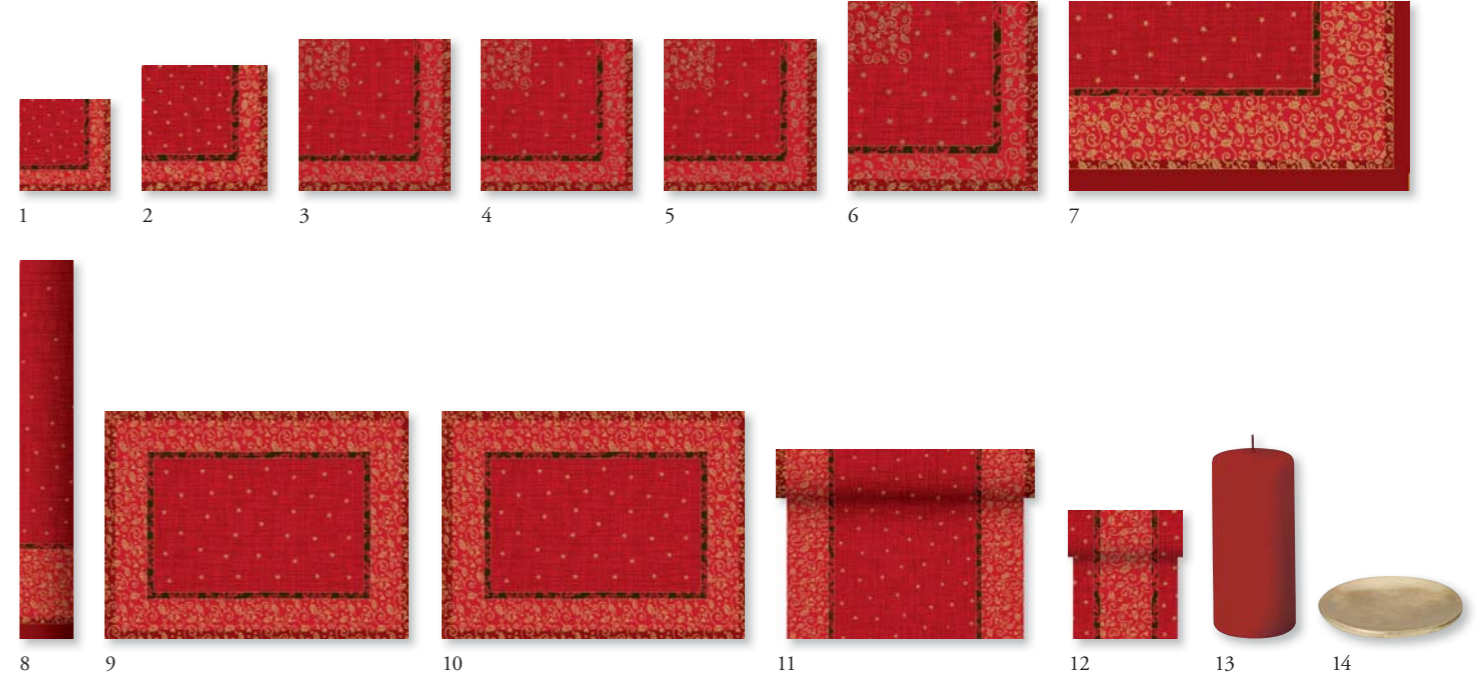

Christmas Dream