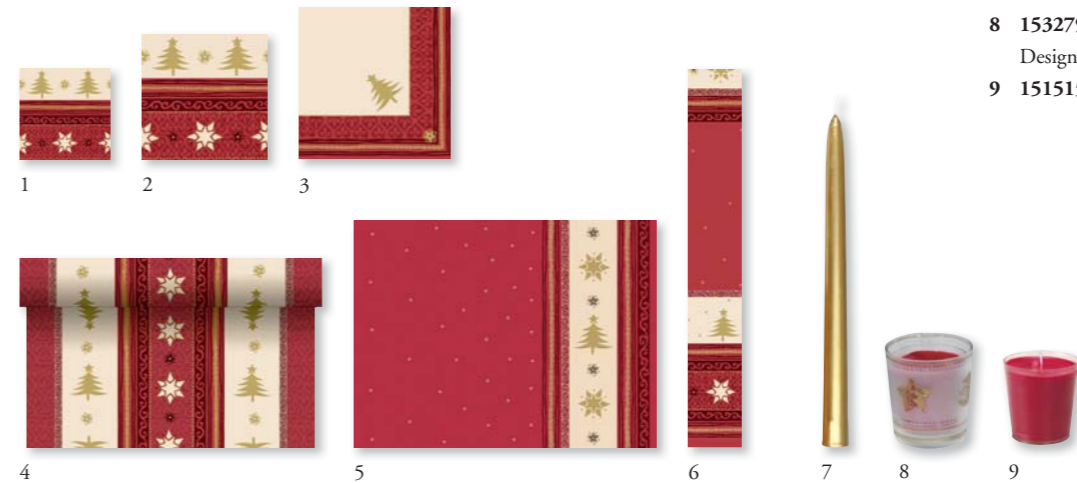

1. 1 158118 Tissue Napkin, 3-ply, 24 x 24 cm (20 x 50)
2. 2 158126 Tissue Napkin, 3-ply, 33 x 33 cm (10 x 50)
3. 3 158266 Dunilin® Napkin, 40 x 40 cm (12 x 50)
4. 4 158246 Dunicel® Tête-à-Tête, 0,4 x 24 m (4 x 1)
5. 5 158253 Dunicel® Placemat, 30 x 40 cm (5 x 100)
6. 6 158223 Dunicel® Reel, 1,20 x 25 m (2 x 1)
7. 7 180337 Antique Candle, coloured trough, Gold, 260 x 22 mm, ± 6,5h (10 x 10)
8. 8 153279 Switch & Shine, Glass X-mas, Design (4 x 3)
9. 9 151515 Refill Red, ±30h (2 x 6)