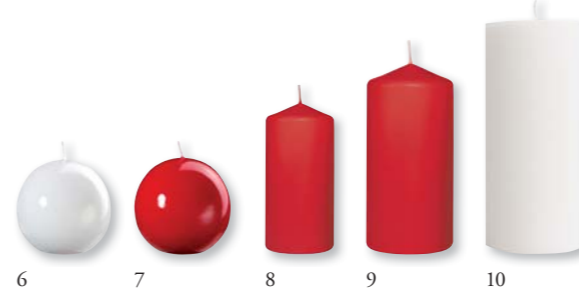

Winter Mood Grey

New

1. 1 160252 Tissue Napkin, 3-ply, 33 x 33 cm (10 x 50)
2. 160253 Tissue Napkin, 3-ply, 33 x 33 cm (4 x 250)
3. 2 160271 Dunilin® Napkin, 40 x 40 cm (12 x 50)
4. 3 160275 Duniletto™, 48 x 40 cm (4 x 50)
5. 4 160211 Dunicel® Tête-à-Tête, 0,4 x 24 m (4 x 1)
6. 5 160316 Filled White, 50 x 90 mm ± 15h (4 x 3)

1. 1 158124 Tissue Napkin, 3-ply, 33 x 33 cm (10 x 50)
2. 158139 Tissue Napkin, 3-ply, 33 x 33 cm (4 x 250)
3. 2 158150 Tissue Napkin, 3-ply, 40 x 40 cm (4 x 250)
4. 3 158174 Dunilin® Napkin, 40 x 40 cm (12 x 50)
5. 4 158262 Dunicel® Tête-à-Tête, 0,4 x 24 m (4 x 1)
6. 5 158200 Dunicel® Slipcover, 84 x 84 cm (5 x 20)

1. 6 158628 Shiny Ball Candle, White, Ø 80 mm, ± 25h (4 x 4)
2. 7 158407 Shiny Ball Candle, Red, Ø 80 mm, ± 25h (4 x 4)
3. 8 263016 Pillar Candle, Red, 100 x 50 mm, ± 15h (6 x 10)
4. 9 148442 Pillar Candle, Red, 130 x 60 mm, ± 30h (2 x 6)
5. 10 158598 100%-Stearin, White, 150 x 70 mm, ± 55h (2 x 6)