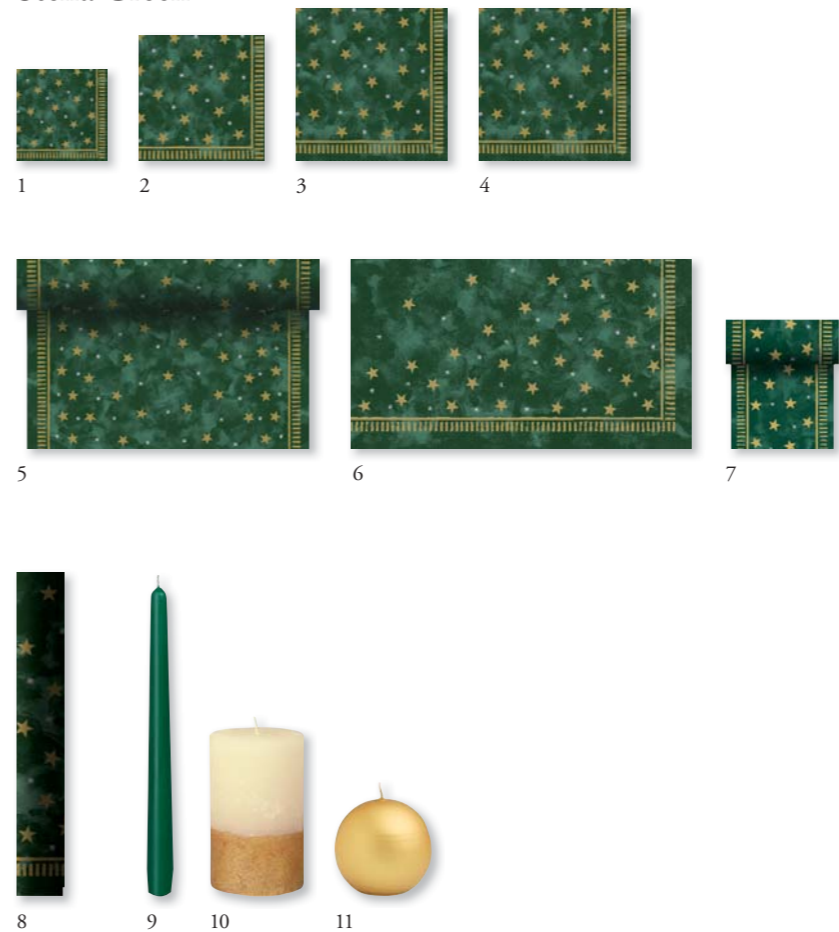

Stella Green

- 1 **158115** Tissue Napkin, 3-ply, 24 x 24 cm, (20 x 50)
 - 2 **158120** Tissue Napkin, 3-ply, 33 x 33 cm (10 x 50)
 - 3 **158134** Tissue Napkin, 3-ply, 33 x 33 cm (4 x 250)
 - 4 **158146** Tissue Napkin, 3-ply, 40 x 40 cm (4 x 250)
 - 5 **158169** Dunilin® Napkin, 40 x 40 cm (12 x 50)
 - 6 **158240** Dunicel® Tête-à-Tête, 0,4 x 24 m (4 x 1)
 - 7 **158195** Dunicel® Slipcover, 84 x 84 cm (5 x 20)
 - 8 **158186** Dunicel® Slipcover, 84 x 84 cm (100)
 - 9 **158235** Dunisilk®+ Slipcover, 84 x 84 cm (5 x 20)
 - 10 **158258** Dunicel® Tablerunner, 0,15 x 20 m (6 x 1)
 - 11 **158221** Dunicel® Reel, 1,20 x 25 m (2 x 1)
-
- 9 **351325** Antique Candle dipped, Dark green, 250 x 22 mm, ± 7,5h (2 x 50)
 - 10 **158402** Rustic Pillar Candle X-mas, Champagne, 120 x 70 mm, ± 52h (2 x 6)
 - 11 **155353** Velvet Ball Candle, Gold, Ø 80 mm, ± 25h (4 x 1)