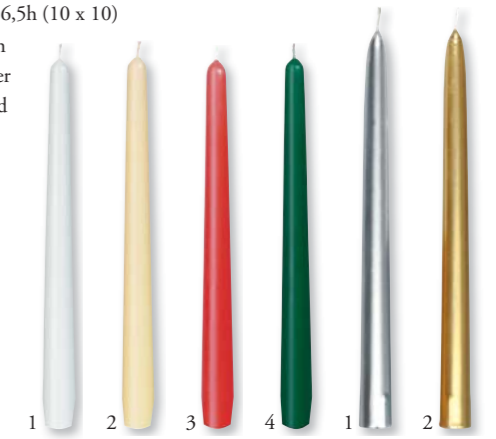

Pillar Candles

100 x 50 mm, ± 15h (6 x 10)

- 263108 White
- 125359 Champagne
- 263016 Red
- 263313 Dark green

Pillar Candles

130 x 60 mm, ± 30h (2 x 6)

- 148439 White
- 148440 Champagne
- 148442 Red
- 148493 Dark green

Antique Candles

250 x 22 mm, ± 7,5h (2 x 50)
dipped

- 351316 White
- 351318 Champagne
- 351327 Red
- 351325 Dark green

Antique Candles

260 x 22 mm, ± 6,5h (10 x 10)

- coloured through
- 180338 Silver
 - 180337 Gold

Ball Candles

Ø 80 mm, ± 25h

- 155353 Velvet Gold (4 x 1)
- 155354 Velvet Silver (4 x 1)
- 158520 Velvet Copper (4 x 1)
- 158628 Shiny White (4 x 4)
- 158407 Shiny Red (4 x 4)
- 158406 Shiny Dark green (4 x 4)