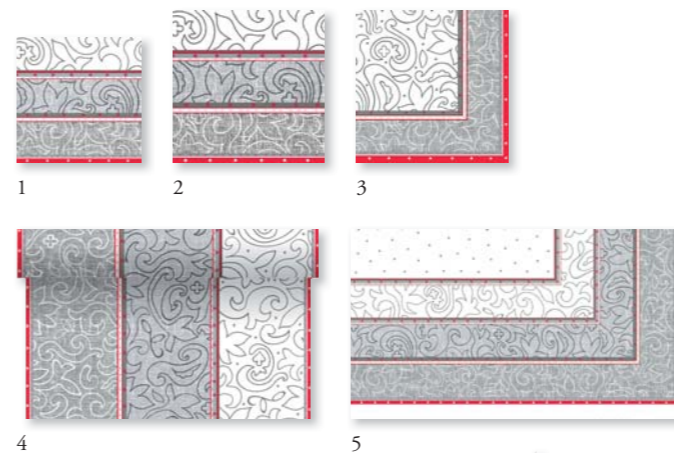

Winter Mood Grey

New

1. 1 160252 Tissue Napkin, 3-ply, 33 x 33 cm (10 x 50)
2. 160253 Tissue Napkin, 3-ply, 33 x 33 cm (4 x 250)
3. 2 160271 Dunilin® Napkin, 40 x 40 cm (12 x 50)
4. 3 160275 Duniletto™, 48 x 40 cm (4 x 50)
5. 4 160211 Dunicel® Tête-à-Tête, 0,4 x 24 m (4 x 1)
6. 5 160316 Filled White, 50 x 90 mm ± 15h (4 x 3)

1. 1 158124 Tissue Napkin, 3-ply, 33 x 33 cm (10 x 50)
2. 158139 Tissue Napkin, 3-ply, 33 x 33 cm (4 x 250)
3. 2 158150 Tissue Napkin, 3-ply, 40 x 40 cm (4 x 250)
4. 3 158174 Dunilin® Napkin, 40 x 40 cm (12 x 50)
5. 4 158262 Dunicel® Tête-à-Tête, 0,4 x 24 m (4 x 1)
6. 5 158200 Dunicel® Slipcover, 84 x 84 cm (5 x 20)

1. 6 158628 Shiny Ball Candle, White, Ø 80 mm, ± 25h (4 x 4)
2. 7 158407 Shiny Ball Candle, Red, Ø 80 mm, ± 25h (4 x 4)
3. 8 263016 Pillar Candle, Red, 100 x 50 mm, ± 15h (6 x 10)
4. 9 148442 Pillar Candle, Red, 130 x 60 mm, ± 30h (2 x 6)
5. 10 158598 100%-Stearin, White, 150 x 70 mm, ± 55h (2 x 6)