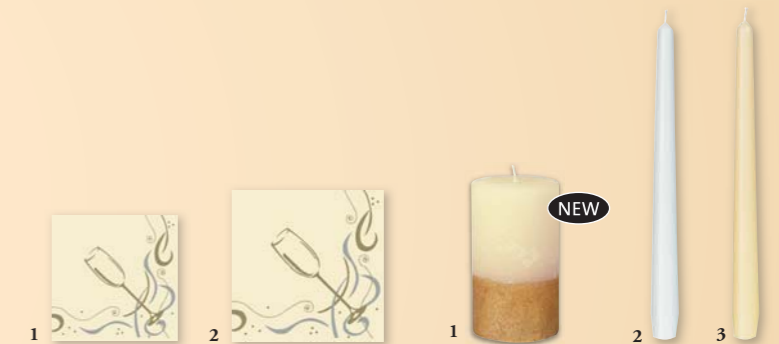

Candles

1. 1 158402 Rustic Pillar Candle X-Mas, champagne, 120 x 70 mm, ± 52h (2 x 6)
2. 2 351316 Antique Candle dipped, white, 250 x 22 mm, ± 7,5h (2 x 50)
3. 3 351318 Antique Candle dipped, champagne, 250 x 22 mm, ± 7,5h (2 x 50)