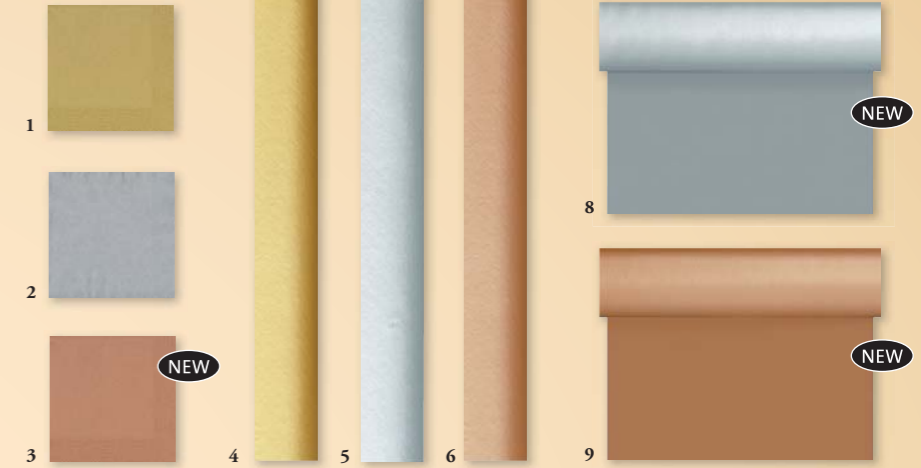

Gold, Silver, Copper

1. 1 158129 3-ply Napkin, gold, 33 x 33 cm (10 x 50)
2. 2 158128 3-ply Napkin, silver, 33 x 33 cm (10 x 50)
3. 3 158130 3-ply Napkin, copper, 33 x 33 cm (10 x 50)
4. 4 154107 Dunisilk+ Reel, gold, 1,20 x 25 m (2 x 1)
5. 5 154108 Dunisilk+ Reel, silver, 1,20 x 25 m (2 x 1)
6. 6 158233 Dunisilk+ Reel, copper, 1,20 x 25 m (2 x 1)
7. 7 159060 Dunisilk+ Tête-à-Tête, gold, 0,4 x 24 m (4 x 1)
8. 8 159061 Dunisilk+ Tête-à-Tête, silver, 0,4 x 24 m (4 x 1)
9. 9 159062 Dunisilk+ Tête-à-Tête, copper 0,4 x 24 m (4 x 1)