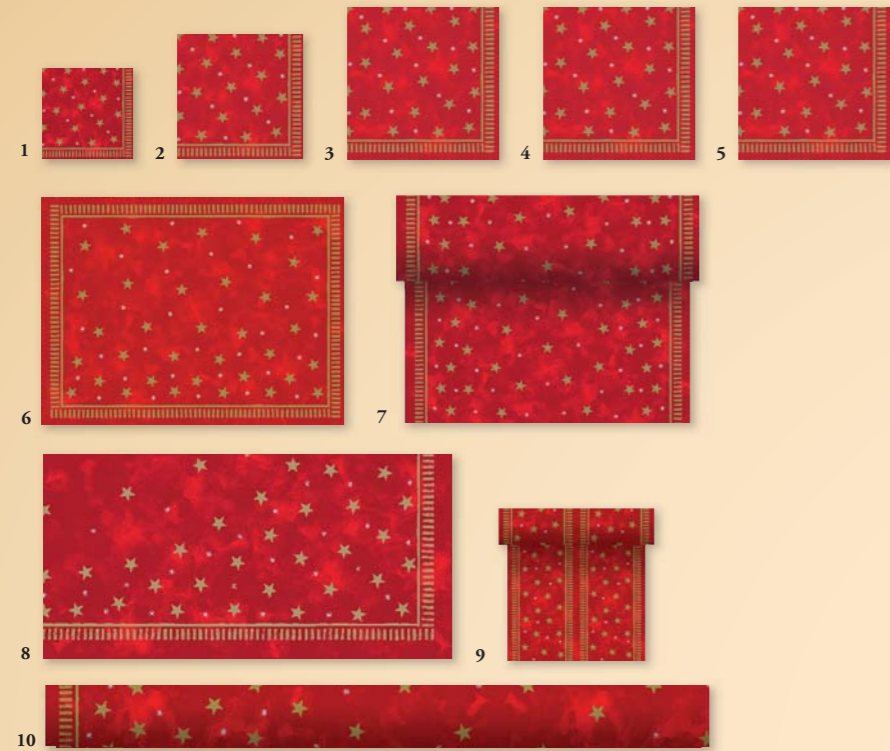

Festive occasions

Twinkling stars, designs of celebration –
Stella, the line for all festive occasions, not just at Christmas.