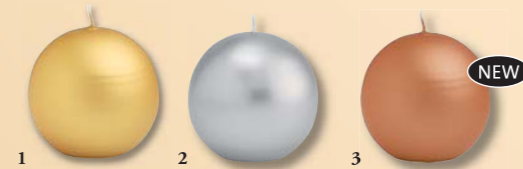

Velvet Ball Candle

Ø 80 mm, ± 25h (4 x 1)

- 1 155353 gold
- 2 155354 silver
- 3 158520 copper