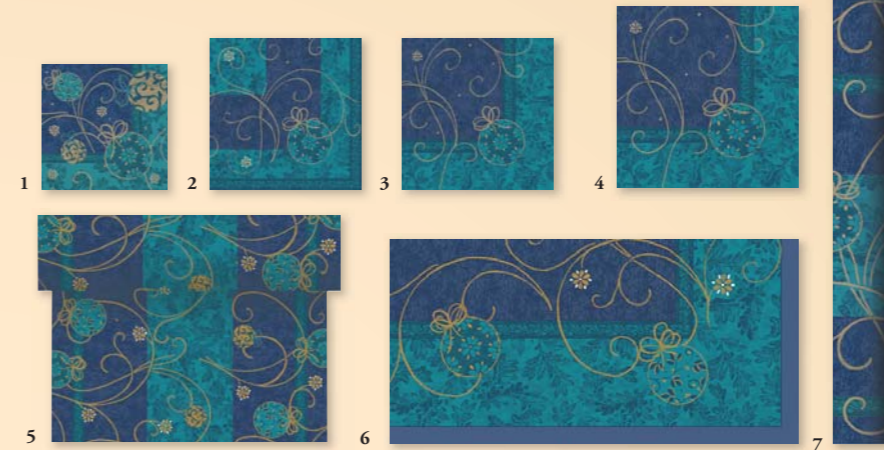

Galarina Petrol

1. 1 155623 3-ply Napkin 33 x 33 cm (10 x 50)
2. 155626 3-ply Napkin 33 x 33 cm (4 x 250)
3. 2 155651 3-ply Napkin 40 x 40 cm (4 x 250)
4. 3 155660 Dunilin Napkin 40 x 40 cm (12 x 50)
5. 4 158182 Dunilin Napkin 48 x 48 cm (10 x 40)
6. 5 155682 Dunicel Tête-à-Tête 0,4 x 24 m (4 x 1)
7. 6 155666 Dunicel Slipcover 84 x 84 cm (5 x 20)
8. 7 155678 Dunicel Reel 1,20 x 25 m (2 x 1)