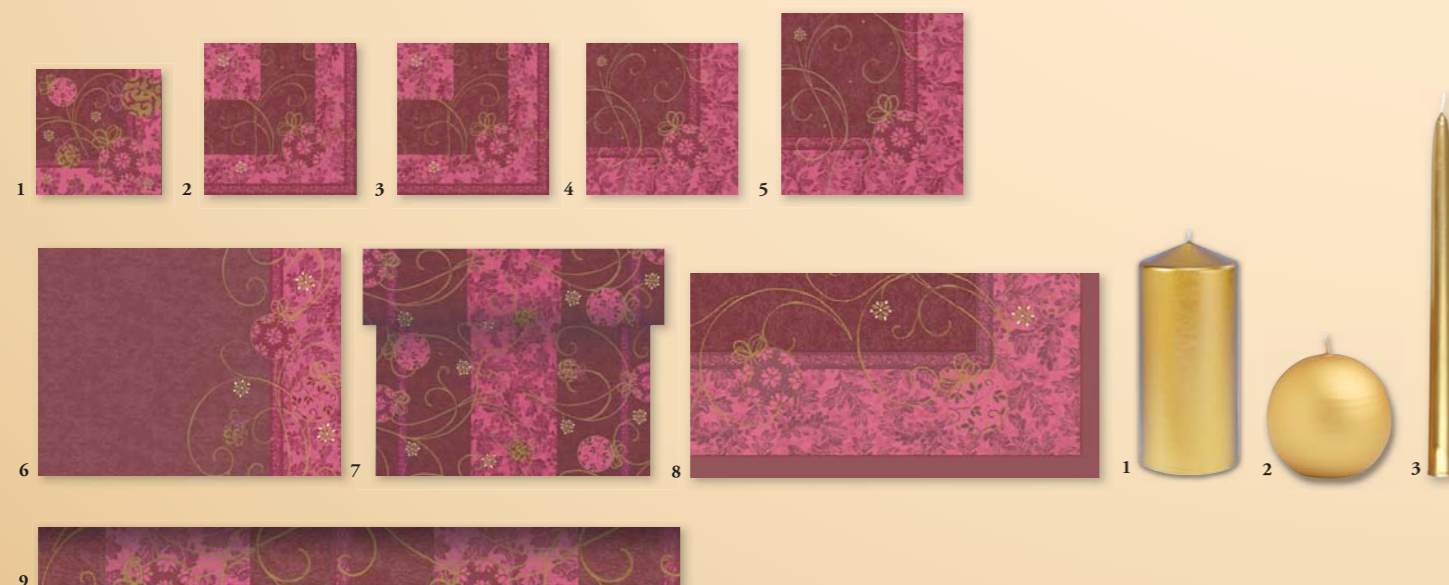

Candles

1. 1 153280 Velvet Pillar Candle, gold, 150 x 70 mm, ± 65h (2 x 6)
2. 2 155353 Velvet Ball Candle, gold, Ø 80 mm, ± 25h (4 x 1)
3. 3 180337 Antique Candle dipped, gold, 260 x 22 mm, ± 6,5h (2 x 50)