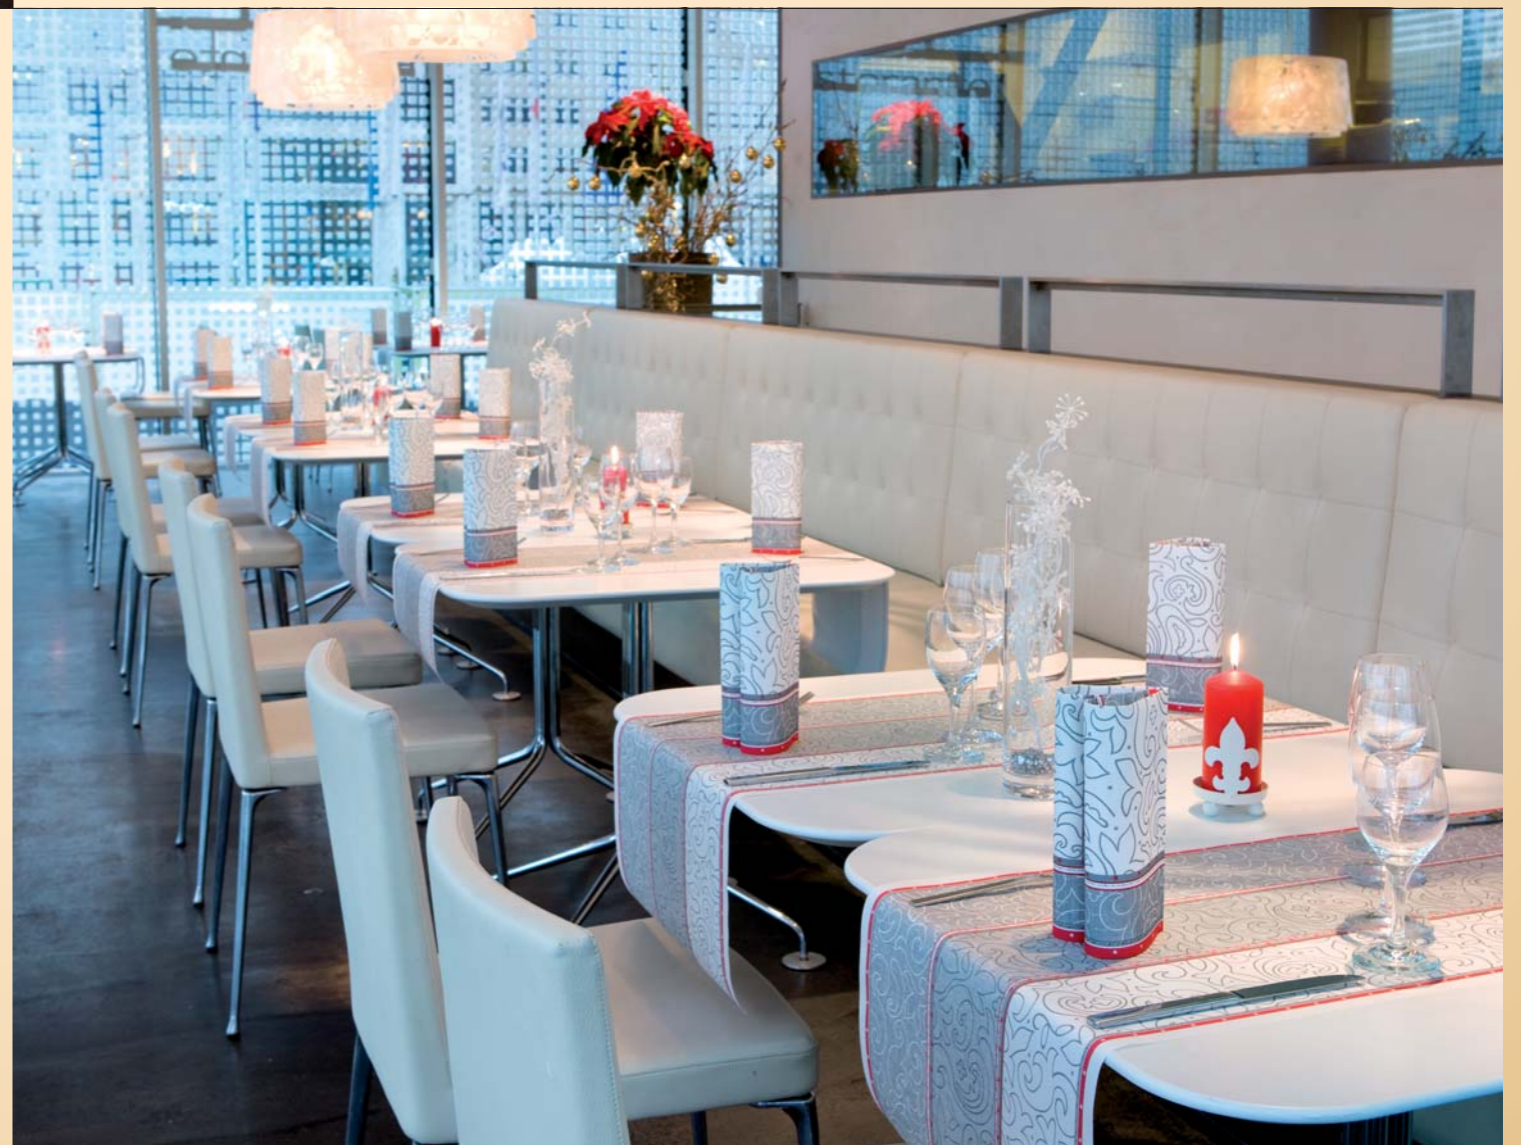

Winter Mood Grey **NEW**

- 1 158124 3-ply Napkin 33 x 33 cm (10 x 50)
- 158139 3-ply Napkin 33 x 33 cm (4 x 250)
- 2 158150 3-ply Napkin 40 x 40 cm (4 x 250)
- 3 158174 Dunilin Napkin 40 x 40 cm (12 x 50)
- 4 158262 Dunicel Tête-à-Tête 0,4 x 24 m (4 x 1)
- 5 158200 Dunicel Slipcover 84 x 84 cm (5 x 20)

Candles

- 1 158628 Shiny Ball Candle, white, Ø 80 mm, ± 25h (4 x 4)
- 2 158407 Shiny Ball Candle, red, Ø 80 mm, ± 25h (4 x 4)
- 3 263016 Pillar Candle, red, 100 x 50 mm, ± 15h (6 x 10)
- 4 148442 Pillar Candle, red, 130 x 60 mm, ± 30h (2 x 6)
- 5 158598 100%-Stearin, white, 150 x 70 mm, ± 55h (2 x 6)

Winter Mood Champagne **NEW**

- 1 158184 Duniletto 40 x 48 cm (4 x 50)
- 2 158123 3-ply Napkin 33 x 33 cm (10 x 50)
- 158138 3-ply Napkin 33 x 33 cm (4 x 250)
- 3 158149 3-ply Napkin 40 x 40 cm (4 x 250)
- 4 158173 Dunilin Napkin 40 x 40 cm (12 x 50)
- 5 158261 Paper Placemat 35 x 45 cm (4 x 250)
- 6 158243 Dunicel Tête-à-Tête 0,4 x 24 m (4 x 1)
- 7 158199 Dunicel Slipcover 84 x 84 cm (5 x 20)

Candles

- 1 158402 Rustic Pillar Candle X-Mas, champagne, 120 x 70 mm, ± 52h (2 x 6)
- 2 351316 Antique Candle dipped, white, 250 x 22 mm, ± 7,5h (2 x 50)
- 3 351318 Antique Candle dipped, champagne, 250 x 22 mm, ± 7,5h (2 x 50)

Puristic season

Winter Mood abstains from the symbolic. Instead: crystal-clear designs that don't leave you cold. See how cool the cold season can be.