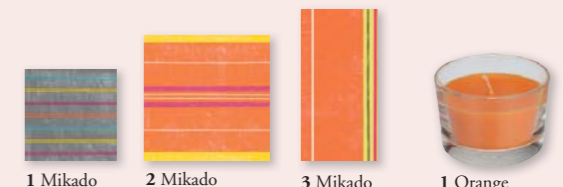

Matching Candles

- 1 153905 Candle Glass Ibiza, Orange, Ø 85 mm, ± 18 h (12 x 1)

1 Mikado 2 Mikado 3 Mikado 1 Orange