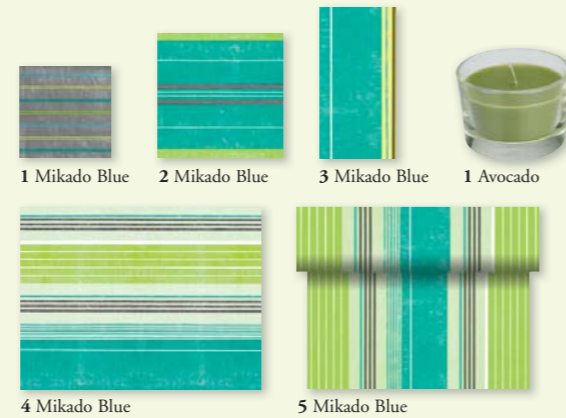

Matching Candles

- 1 153906 Candle Glass Ibiza, Avocado, Ø 85 mm, ± 18 h (12 x 1)