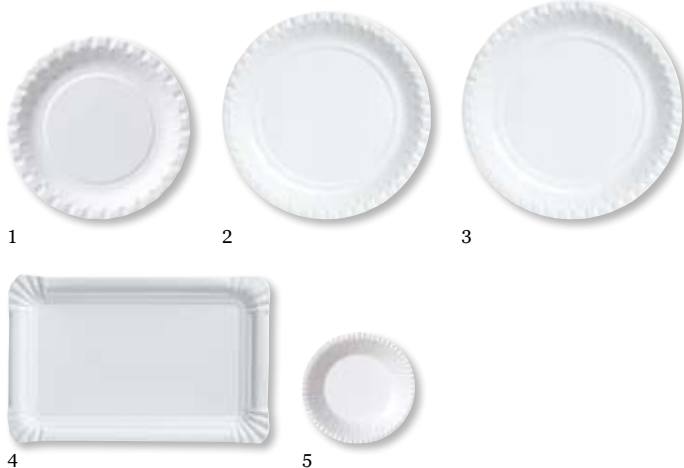

Paper Plates

0°C to +25°C

1

2

3

4

5

1. 1 **159738** Soup Bowl, Ø 18 cm (8 x 100)
2. 2 **159739** Plate, Ø 22 cm (5 x 50)
3. 3 **159740** Plate, Blue rim, Ø 22 cm (5 x 50)
4. 4 **159741** Plate, Orange rim, Ø 22 cm (5 x 50)
5. 5 **159742** Plate, Yellow rim, Ø 22 cm (5 x 50)

1. 1 **159736** Plate, White, Ø 18 cm (12 x 50)
2. 2 **134427** Plate, White, Ø 23 cm (12 x 50)
3. 3 **159737** Plate, White, Ø 23 cm (12 x 100)

1. 1 **159733** Plate, Ø 15 cm (6 x 100)
2. 2 **159734** Plate, Ø 18 cm (6 x 100)
3. 3 **159735** Plate, Ø 23 cm (6 x 100)
4. 4 **142980** Cardboard Sausage Plate, 13 x 20 cm (4 x 250)
5. 5 **794506** Demo-Plate, Ø 8,5 cm (1 x 2000)