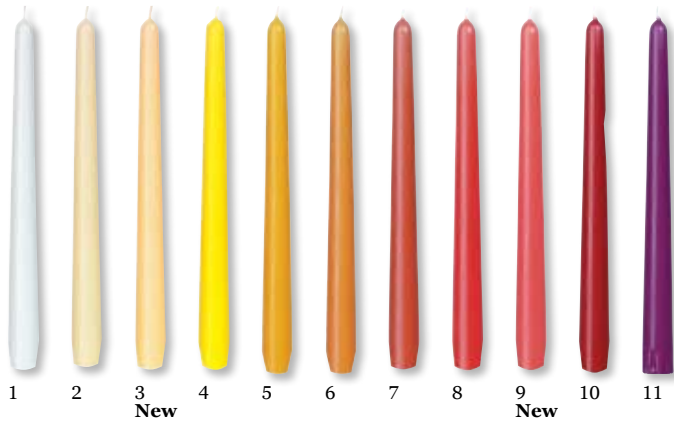

1 2 3 **New** 4 5 6 7 8 9 **New** 10 11