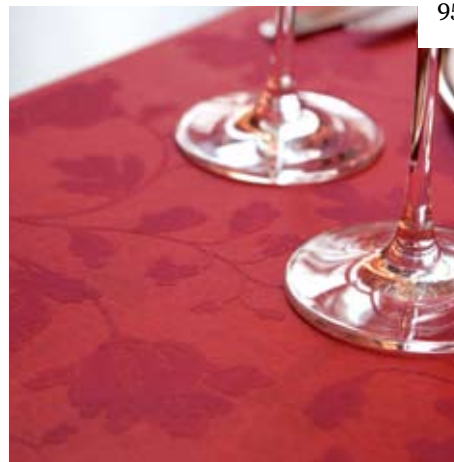

Sensia® Stripes Tête-à-Tête, 0,45 x 24 m*

Sensia® Tête-à-Tête, 0,45 x 24 m*

Sensia® Collection

Sensia® means both premium quality and stylish convenience. Put the finishing touch on any occasion! The raised embroidery relief creates a premium, three-dimensional effect. And its weight means it drapes elegantly over any table's surface. Available in stripes now too.

(4 x 1)

1. 1 159747 Champagne
2. 2 159748 Bordeaux
3. 3 159750 Café
4. 4 159749 Black

(4 x 1)

1. 1 157284 White
2. 2 157285 Champagne
3. 3 157927 Bordeaux
4. 4 157287 Café
5. 5 159332 Granite grey
6. 6 157288 Black

More about Sensia
Duni.com