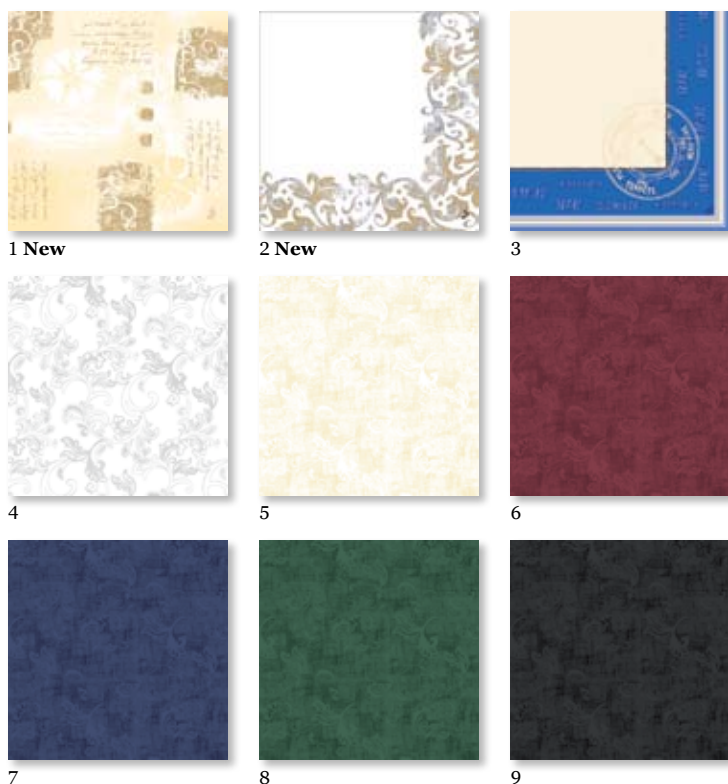

Dunilin® Napkins, design, 48 x 48 cm*

(10 x 40)

1. 1 161337 Salento Champagne
2. 2 161336 Festiva White
3. 3 159288 Ahoi
4. 4 157446 Taraz White
5. 5 157447 Taraz Champagne
6. 6 157448 Taraz Bordeaux
7. 7 157449 Taraz Dark blue
8. 8 157450 Taraz Dark green
9. 9 157451 Taraz Black

48 x 48 cm