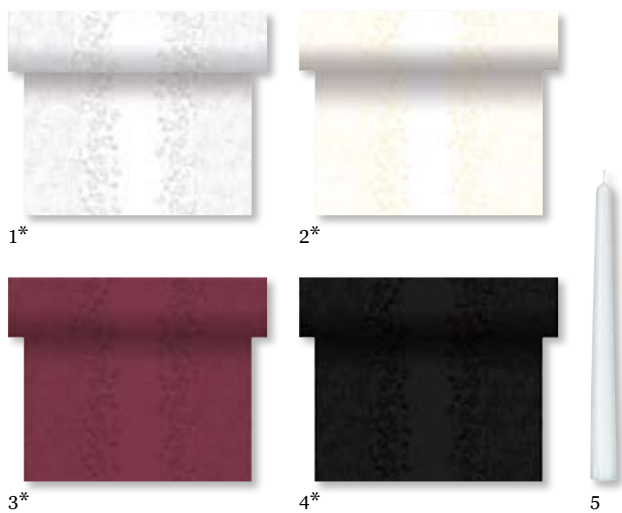

1*

2*

3*

4*

5

* These products are FSC-certified