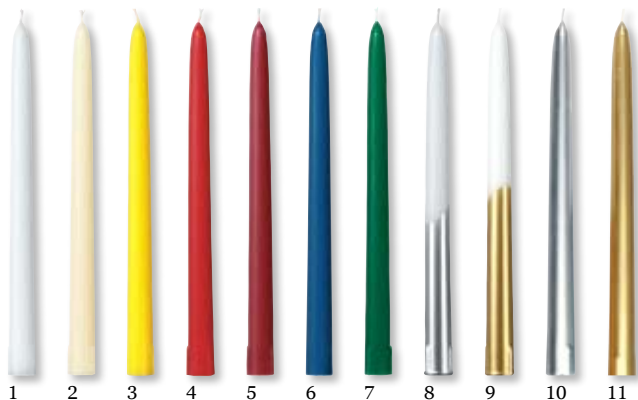

## Antique Candles 260 x 22 mm, coloured through, 6,5h

1 2 3 4 5 6 7 8 9 10 11

(10 x 10)

- 1 266505 White
- 2 266659 Champagne
- 3 266536 Yellow
- 4 266512 Red
- 5 266529 Bordeaux
- 6 266604 Dark blue
- 7 266543 Dark green
- 8 266314 White/Silver
- 9 266307 White/Gold
- 10 180338 Silver/dipped
- 11 180337 Gold/dipped