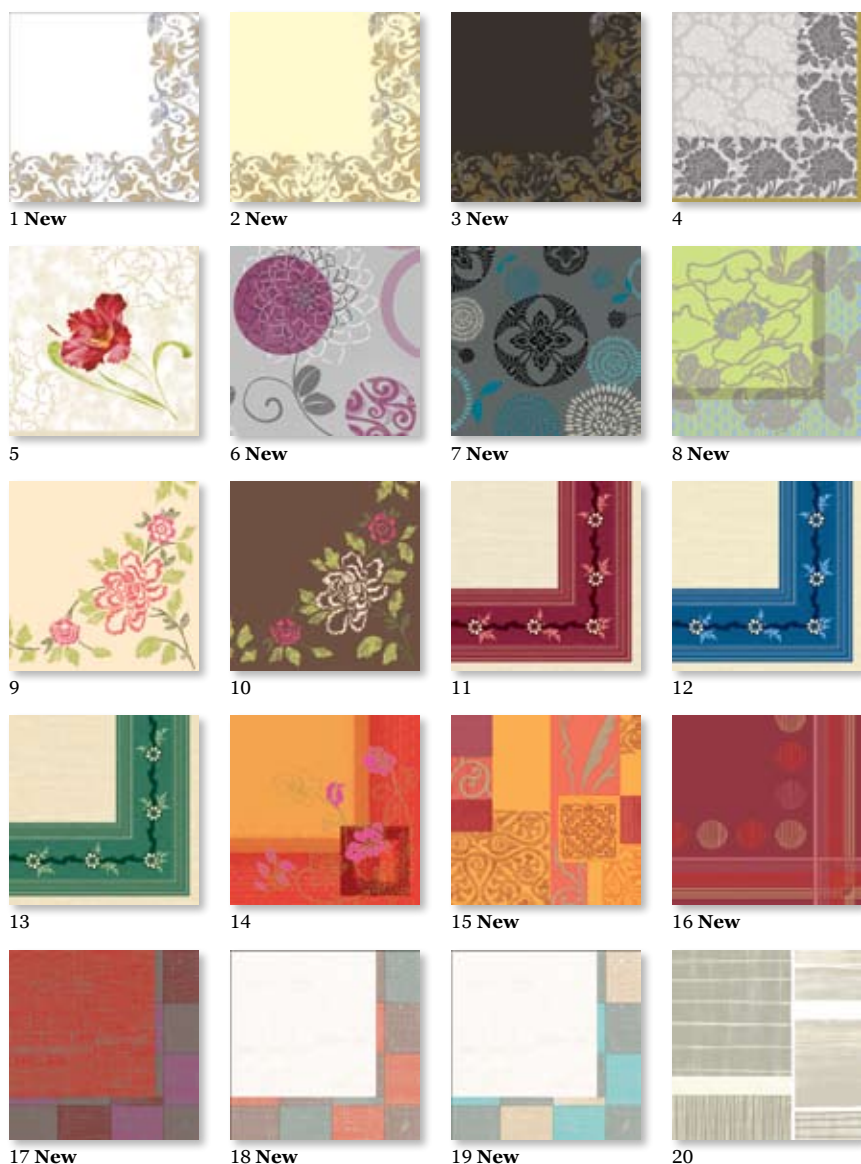

Dunilin® Napkins, 40 x 40 cm, design*

(12 x 50)

1 161284 Festiva White 2 161285 Festiva Champagne 3 161286 Festiva Black 4 159265 Flower Damast 5 159266 Roma 6 161283 Marlene 7 161287 Mauri Grey 8 161282 Zen 9 159270 Royal Garden 10 159271 Royal Garden Café 11 156779 Emilia Bordeaux 12 156780 Emilia Blue 13 157203 Emilia Green 14 159268 Bologna 15 161289 Barcelona Terra 16 161295 Striped Dots 17 161297 Linen Red 18 161298 Linen Terracotta 19 161296 Linen Jade 20 156787 Lime Stone Khaki	40 x 40 cm