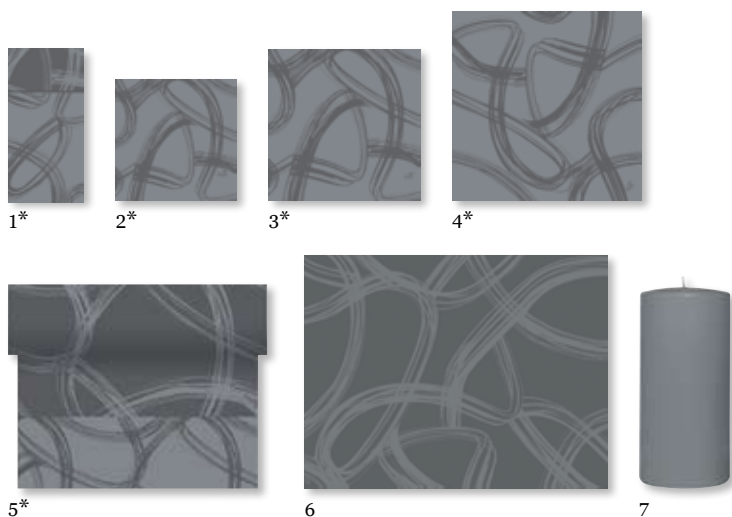

- 1 **159262** Duniletto®, 40 x 48 cm (4 x 50)
- 2 **159280** Tissue Napkin, 3-ply, 24 x 24 cm (20 x 50)
- 3 **159203** Tissue Napkin, 3-ply, 33 x 33 cm (10 x 50)
- **159213** Tissue Napkin, 3-ply, 33 x 33 cm (4 x 250)
- 4 **159273** Dunilin® Napkin, 40 x 40 cm (12 x 50)
- 5 **159331** Dunicel® Tête-à-Tête, 0,4 x 24 m (4 x 1)
- 6 **159345** Paper Placemat, 35 x 45 cm (4 x 250)

Matching product

- 7 **157334** Flat Top Pillar Candle, Granite grey,
  150 x 70 mm, 50h (2 x 6)