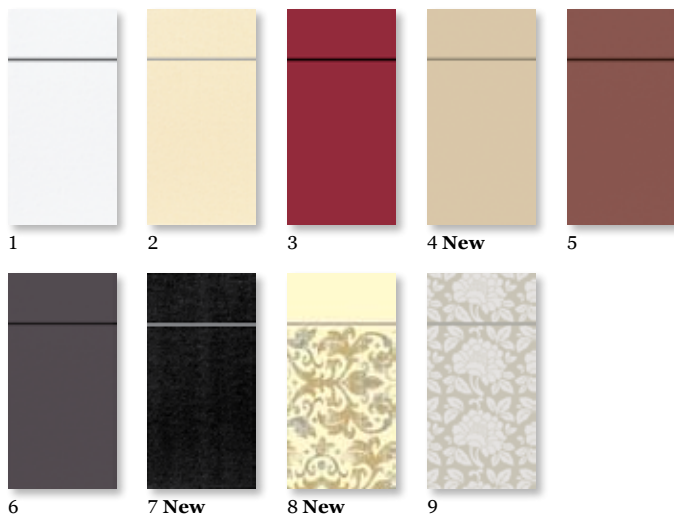

Duniletto®, 40 x 48 cm*

Total practicality – Duniletto®

Duniletto® is ideal for saving time when you have to set the table for large numbers of guests: it's a napkin and cutlery bag in one. Duniletto® greatly enhances the atmosphere and is available in many colours and designs to match other Duni table elements.

uni colour (4 x 50)

1. 1 153907 White
2. 2 153908 Champagne
3. 3 156943 Bordeaux
4. 4 161418 Dune
5. 5 156942 Café
6. 6 156944 Granite grey
7. 7 153909 Black

40 x
48 cm

design (4 x 50)

1. 8 161338 Festiva Champagne
2. 9 159261 Flower Damast