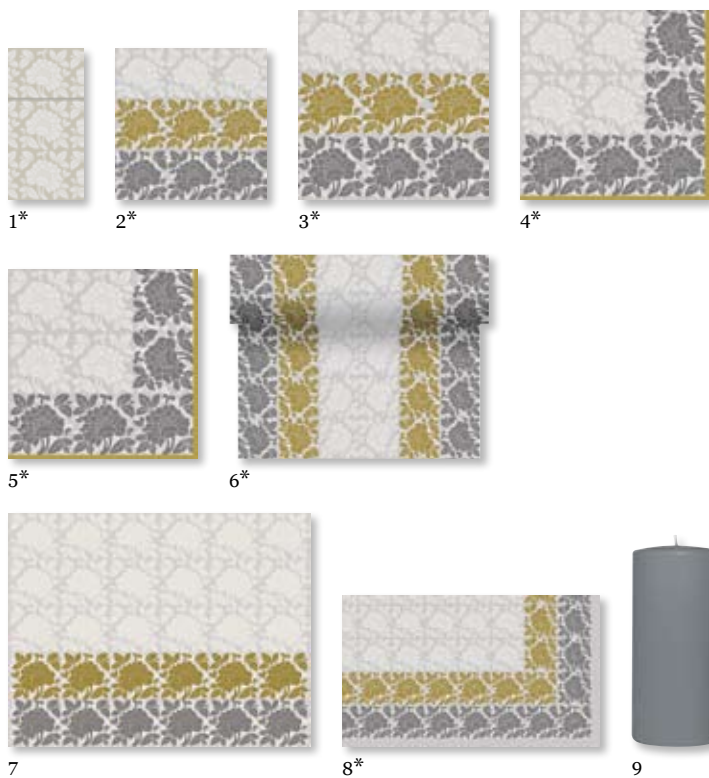

Flower Damast

1. ---
2. 1 **159261** Duniletto®, 40 x 48 cm (4 x 50)
   - 2 **159196** Tissue Napkin, 3-ply, 33 x 33 cm (10 x 50)
   - 3 **159283** Tissue Napkin, 3-ply, 40 x 40 cm (4 x 250)
   - 4 **159274** Classic Napkin, 4-ply, 40 x 40 cm (6 x 50)
   - 5 **159265** Dunilin® Napkin, 40 x 40 cm (12 x 50)
   - 6 **159325** Dunicel® Tête-à-Tête, 0,4 x 24 m (4 x 1)
   - 7 **159394** Paper Placemat, 35 x 45 cm (4 x 250)
   - 8 **159230** Dunicel® Slipcover, 84 x 84 cm (1 x 100)
     159237 Dunicel® Slipcover, 84 x 84 cm (5 x 20)

Matching product

1. ---
2. 9 **157334** Flat Top Pillar Candle, Granite grey,
     150 x 70 mm, 50h (2 x 6)