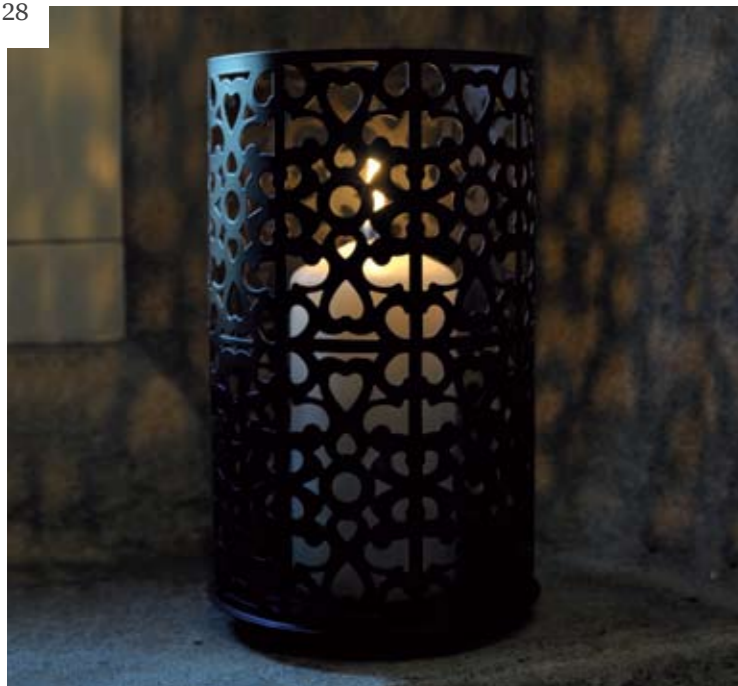

The ideal combination of stylishness and warmth

Anyone in the restaurant, bar or catering business knows that good atmosphere makes all the difference. And nothing compares to the atmosphere created by the warm glow and calming effect of Duni Candles on a table. For a winter celebration, Duni offers an extensive range of candle types and qualities along with perfectly matching accessories. Especially featured this year for the holidays is our romantic Candle Holder Dark brown.

Candle Glasses Ibiza, frosted with coloured wax,
Ø 85 mm, 18h

1 New

2 New

3 New

Candle Glasses Fiesta, Indoor/Outdoor, 110 x 98 mm, 40h

1 New

2 New

3 New

Candle Holder Dark brown, 200 x 120 mm

1 New

Candle Glasses Tivoli, 70 x 60 mm, 16h

1 New

2 New

3 New

4 New

Coloria - Tealight holders with coloured inside, 60 x 35mm

1 New

2 New

3 New

Candle Holders Mandarin, Height 70 mm

1 New

2 New

3 New

4 New

(12 x 1)

New

1. 1 162247 Terracotta
2. 2 162246 Bordeaux
3. 3 162248 Café

(12 x 1)

New

1. 1 162254 White
2. 2 162256 Bordeaux
3. 3 162252 Café

(4 x 1)

New

1. 1 162565 Dark brown

(2 x 6)

New

1. 1 161136 Orange
2. 2 161135 Bordeaux
3. 3 161134 Green
4. 4 161153 Dune

(2 x 6)

New

1. 1 162249 Bordeaux
2. 2 162250 Café/Dune
3. 3 162251 Black

(6 x 2)

New

1. 1 160319 Clear
2. 2 160318 Red
3. 3 162244 Bordeaux
4. 4 161145 Dune/Café