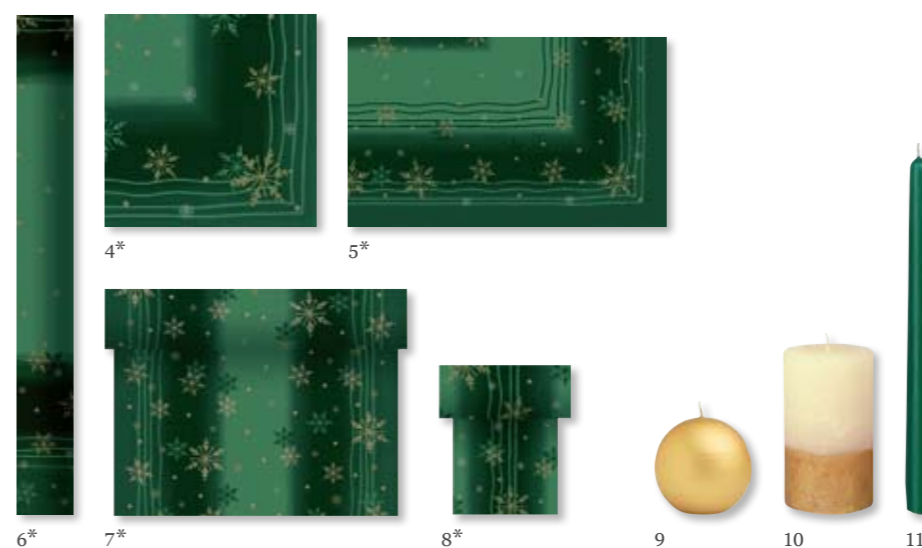

1. 1 **158132** Tissue Napkin, 3-ply, 33 x 33 cm (10 x 50)
2. 2 **158144** Tissue Napkin, 3-ply, 33 x 33 cm (4 x 250)
3. 3 **158155** Tissue Napkin, 3-ply, 40 x 40 cm (4 x 250)
4. 4 **158183** Dunilin® Napkin, 40 x 40 cm (5 x 50)
5. 5 **158206** Dunicel® Slipcover, 84 x 84 cm (5 x 20)
6. 6 **158226** Dunicel® Reel, 1,20 x 25 m (2 x 1)
7. 7 **158249** Dunicel® Tête-à-Tête, 0,4 x 24 m (4 x 1)
8. 8 **158260** Dunicel® Table runner, 0,15 x 20 m (1 x 6)

Matching products

1. 9 **155353** Velvet Ball Candle, Gold, Ø 80 mm, 25h (4 x 1)
2. 10 **158402** Rustic Pillar Candle X-mas, Champagne, 120 x 70 mm, 52h (2 x 6)
3. 11 **351325** Antique Candle, dipped, Dark green, 250 x 22 mm, 7,5h (2 x 50)

* These products are FSC-certified